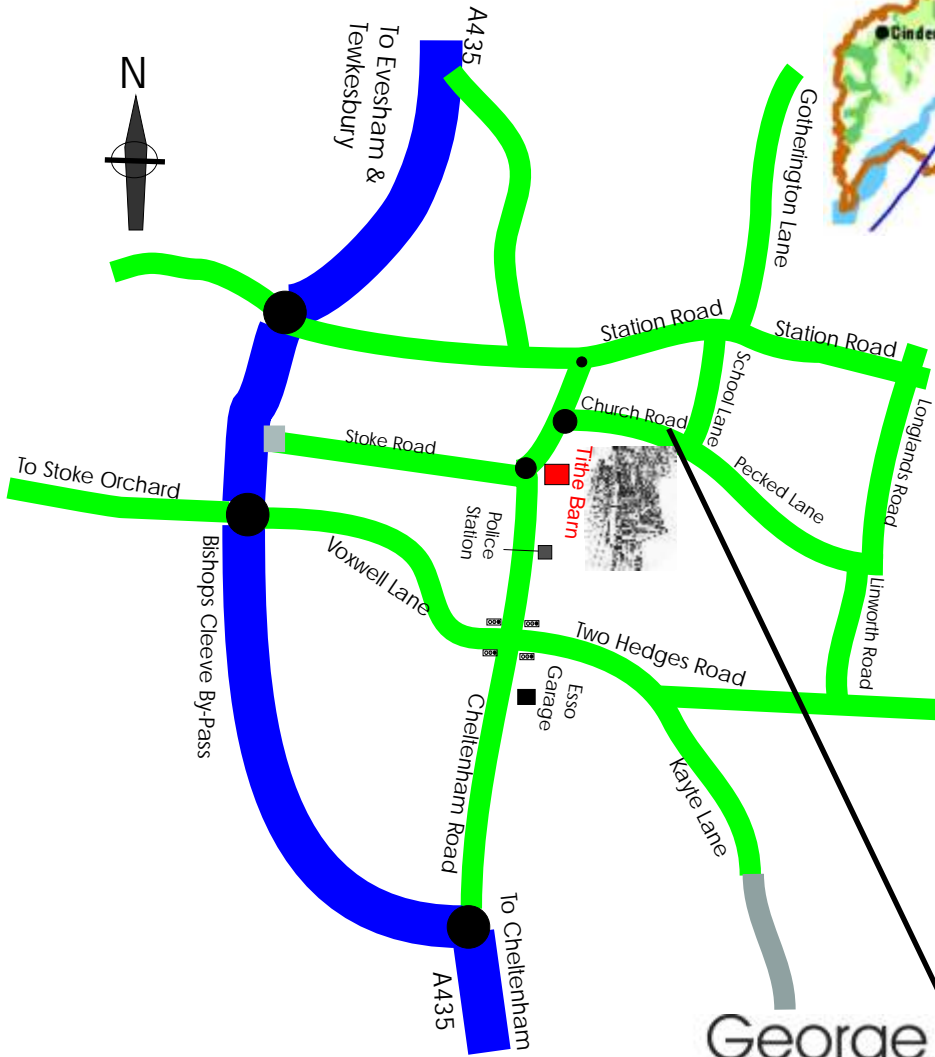

Bishops Cleeve

George Lewis Footwear